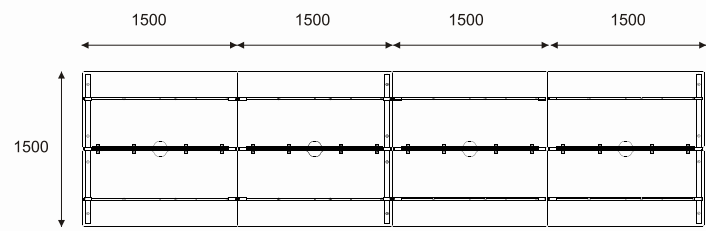

Curve leg

Straight leg

Square leg
(Height adjustable)

Diagonal leg
(Height adjustable)

Artiv. Make it simple.

In contemporary business life, workplace solutions help organisations to increase efficiency and productivity by supporting the management of information and effective integration of human and technological communication.

The square metal leg is designed to allow height adjustment of 180mm. With this height adjustment, different thickness table top can be mounted on without sacrificing the ergonomics of the table.

This unique designed diagonal leg is able to allow height adjustment of 180mm. With this height adjustment, different thickness table top can be mounted on without interfering with the ergonomics of the table.