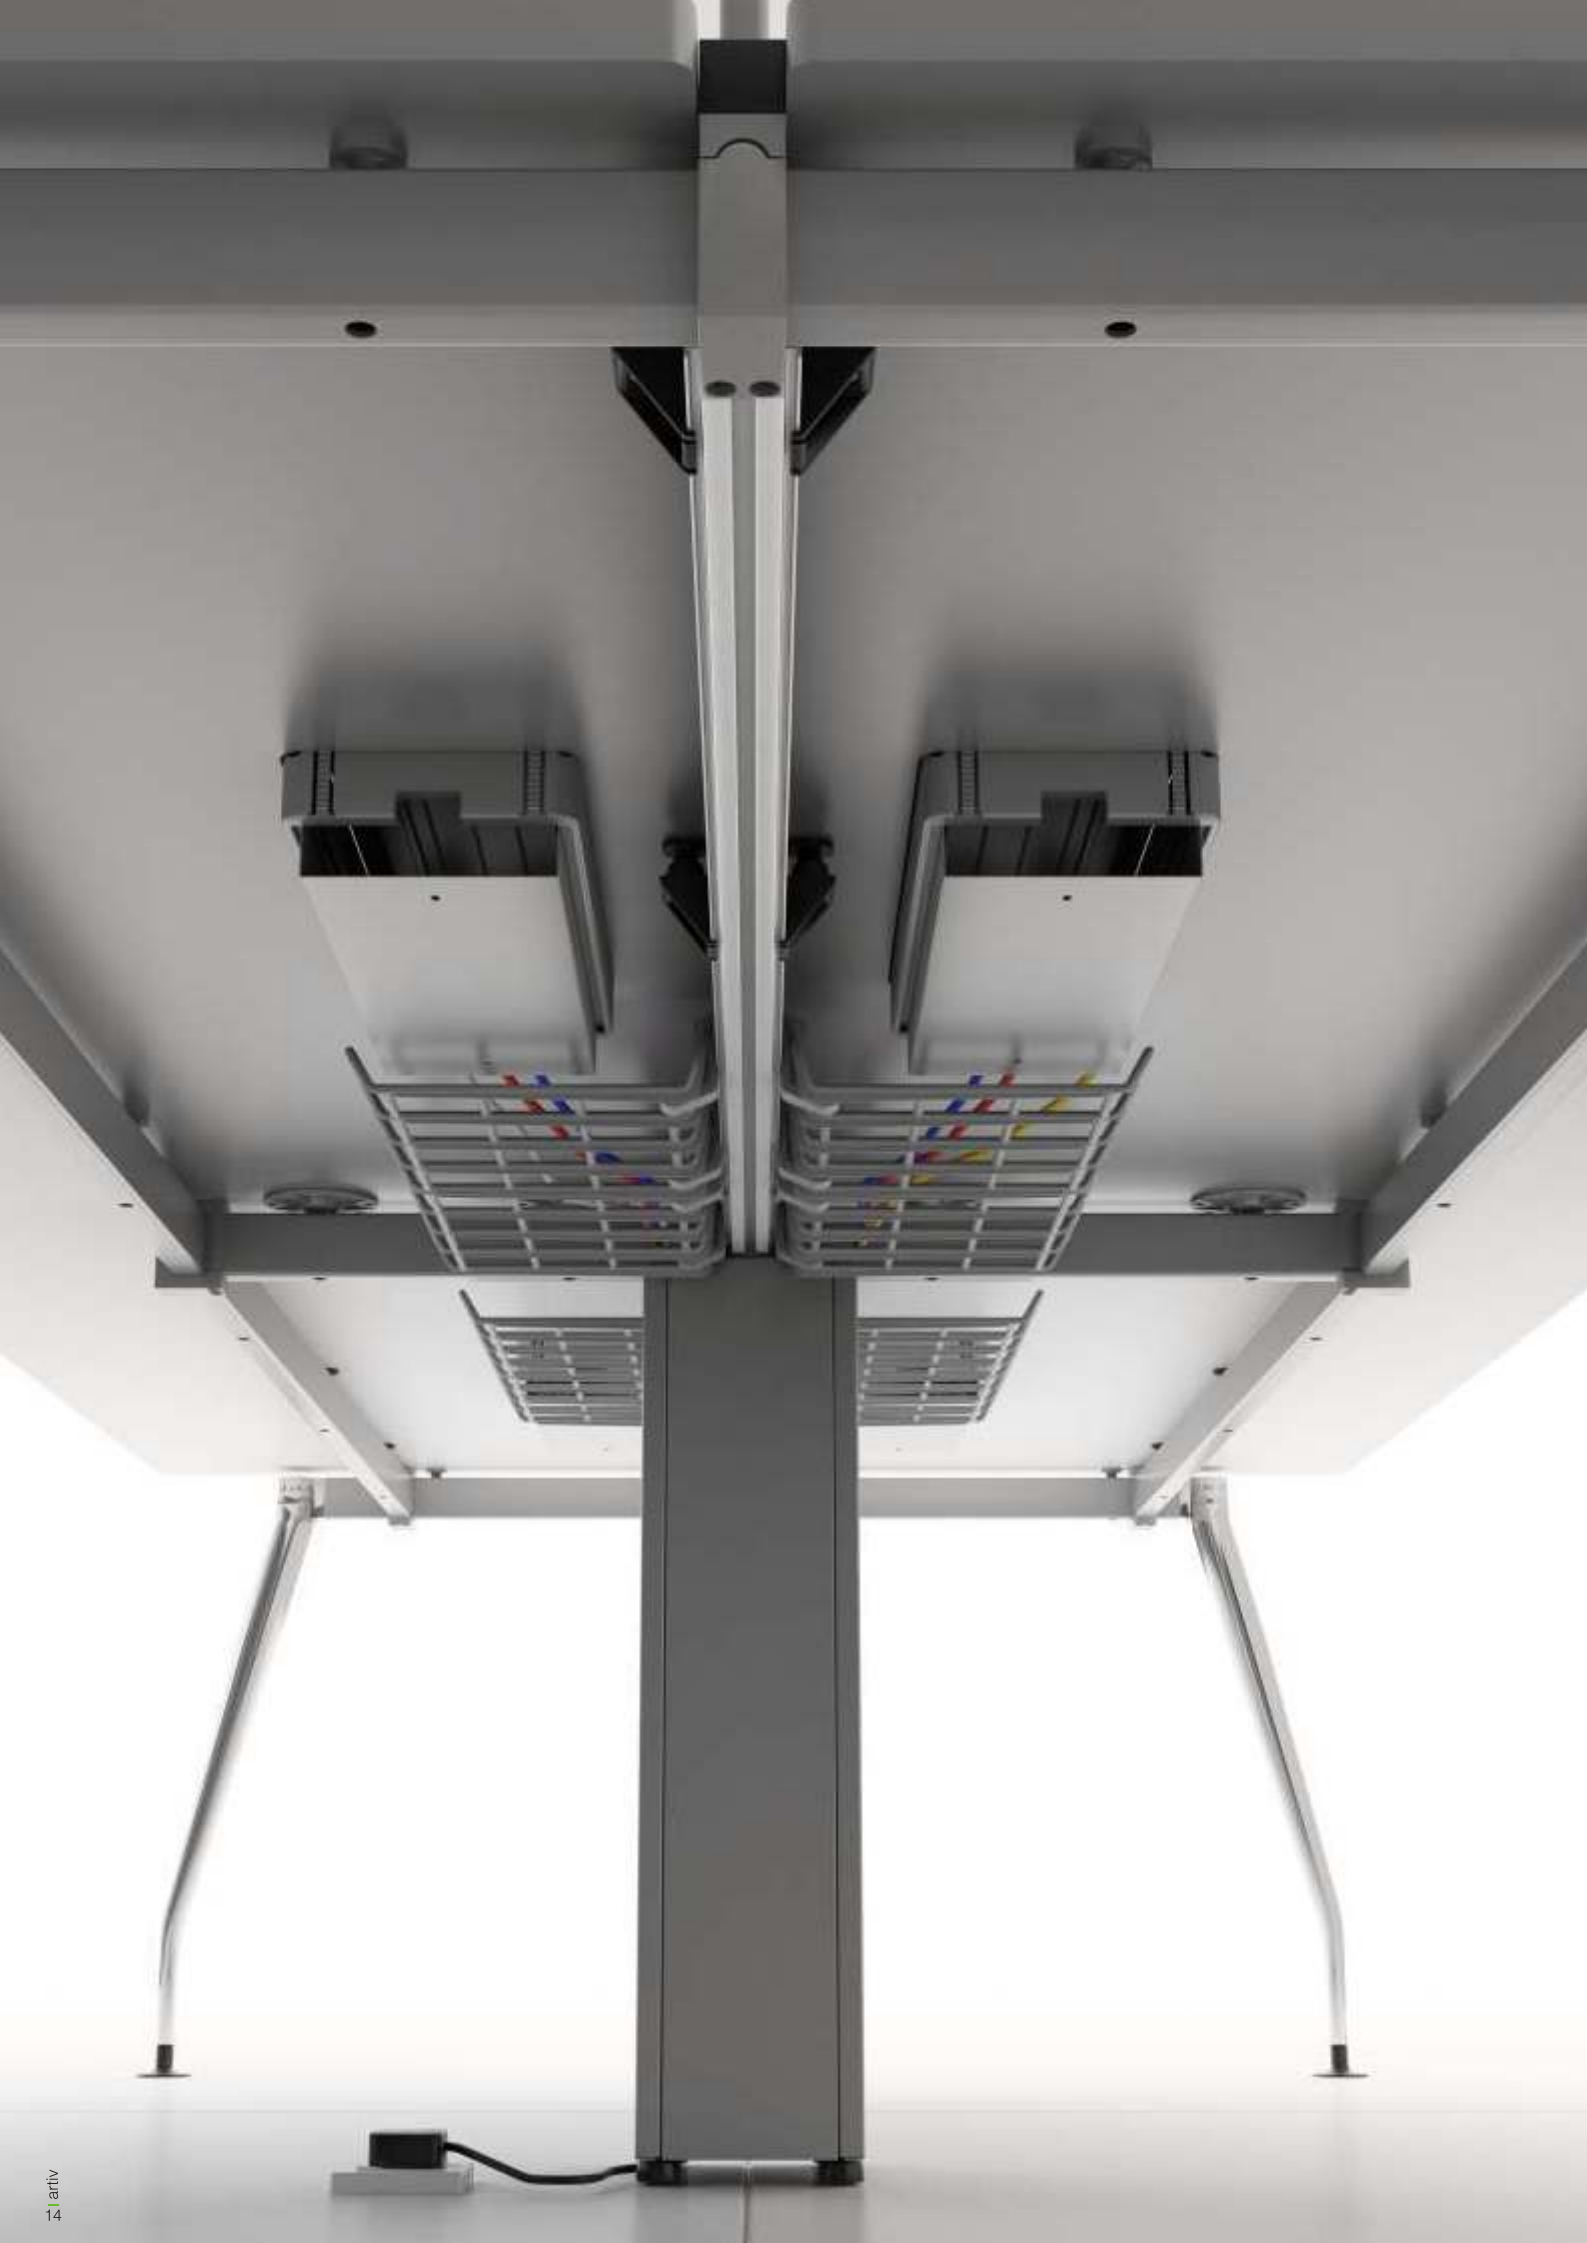

Artiv. Intelligent cable management.

Artiv comprises of a cable management system which is able to provide you a hassle - free working surface. The functional and design versatility of the integrated cable management modules provides the right solution to suit any demands from you. For less cluttered working area, Artiv allows access to the power socket outlet from beneath the table top through a hatch cover. Turnable wire management tower cover enables easy installation of cables from ground to table top while keeping the wires hidden.

The result is customized solutions where technology is an integral part of the table configuration.