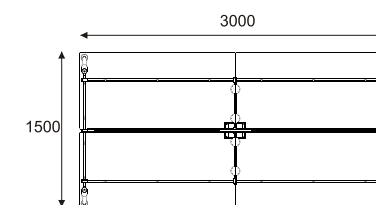

Artiv. Make it simple.

In contemporary business life, workplace solutions help organisations to increase efficiency and productivity by supporting the management of information and effective integration of human and technological communication.

ARTIV is designed to provide solutions for the everchanging and developing technologies and new workstyles. It gives you the opportunity to design office space according to new needs of organisational structures. Matching the expectations of today, ARTIV has a timeless design, thus the ability to fit any of the workshape needed in the future.