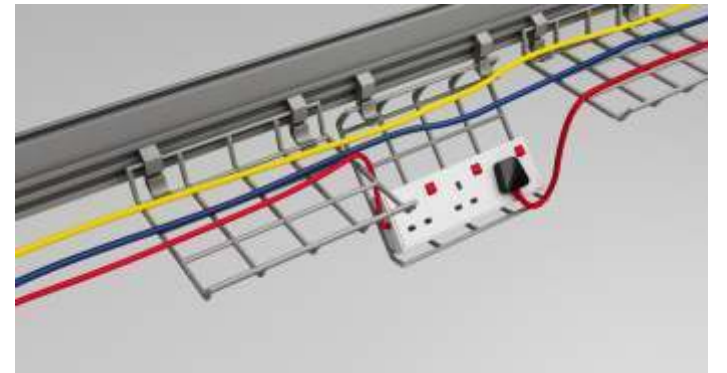

The functional and design versatility of the integrated cable management modules provides the right solution to suit any demands.

The panel holder is designed to hold the fabric panel along the center channel of the workstation.

Artiv. Intelligent cable management.

Artiv comprises of a cable management system which is able to provide you a hassle - free working surface. The functional and design versatility of the integrated cable management modules provides the right solution to suit any demands from you. For less cluttered working area, Artiv allows access to the power socket outlet from beneath the table top through a hatch cover. Turnable wire management tower cover enables easy installation of cables from ground to table top while keeping the wires hidden.

The result is customized solutions where technology is an integral part of the table configuration.

Wires are routed along the structure below the table tops using wire trays that are hooked to the aluminum beam. The wire trays can be released from its holder and lowered to allow easy management of data and power cables.