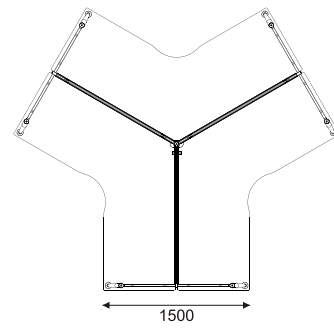

The functional and design versatility of the integrated cable management modules provides the right solution to suit any demands.