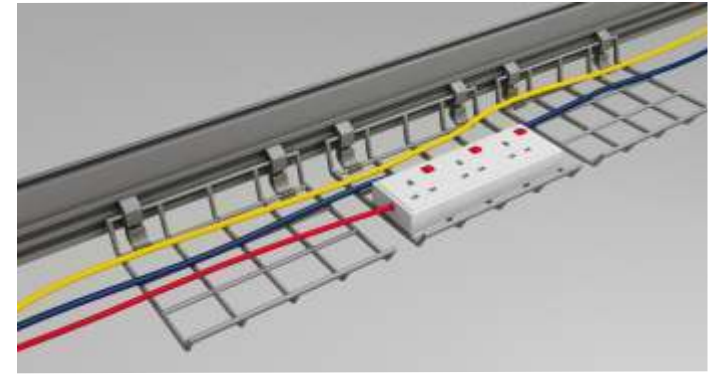

The functional and design versatility of the integrated cable management modules provides the right solution to suit any demands.

The panel holder is designed to hold the fabric panel along the center channel of the workstation.

The square metal leg is designed to allow height adjustment of 180mm. With this height adjustment, different thickness table top can be mounted on without sacrificing the ergonomics of the table.

This unique designed diagonal leg is able to allow height adjustment of 180mm. With this height adjustment, different thickness table top can be mounted on without interfering with the ergonomics of the table.

Artiv. Intelligent cable management.

Artiv comprises of a cable management system which is able to provide you a hassle - free working surface. The functional and design versatility of the integrated cable management modules provides the right solution to suit any demands from you. For less cluttered working area, Artiv allows access to the power socket outlet from beneath the table top through a hatch cover. Turnable wire management tower cover enables easy installation of cables from ground to table top while keeping the wires hidden.

The result is customized solutions where technology is an integral part of the table configuration.

Wires are routed along the structure below the table tops using wire trays that are hooked to the aluminum beam. The wire trays can be released from its holder and lowered to allow easy management of data and power cables.