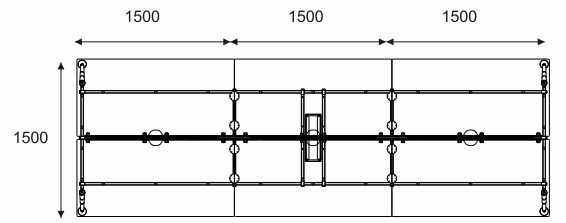

The square metal leg is designed to allow height adjustment of 180mm. With this height adjustment, different thickness table top can be mounted on without sacrificing the ergonomics of the table.

This unique designed diagonal leg is able to allow height adjustment of 180mm. With this height adjustment, different thickness table top can be mounted on without interfering with the ergonomics of the table.