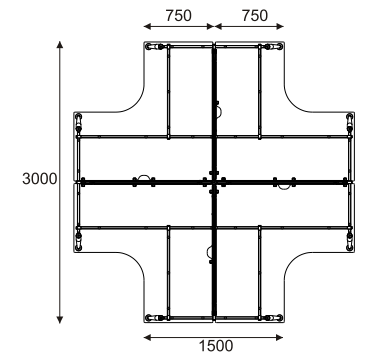

The functional and design versatility of the integrated cable management modules provides the right solution to suit any demands.