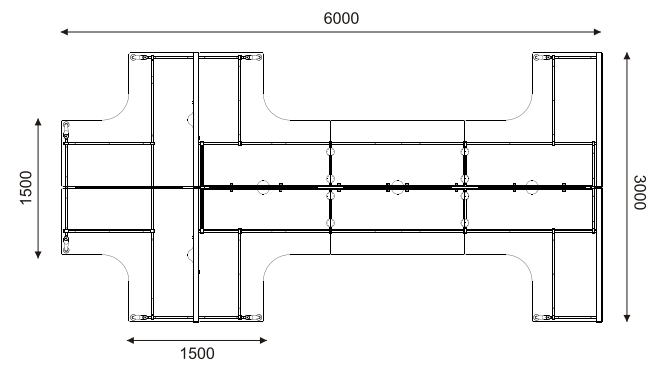

The square metal leg is designed to allow height adjustment of 180mm. With this height adjustment, different thickness table top can be mounted on without sacrificing the ergonomics of the table.

This unique designed diagonal leg is able to allow height adjustment of 180mm. With this height adjustment, different thickness table top can be mounted on without interfering with the ergonomics of the table.