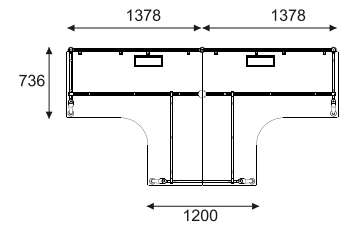

The square metal leg is designed to allow height adjustment of 180mm. With this height adjustment, different thickness table top can be mounted on without sacrificing the ergonomics of the table.

This unique designed diagonal leg is able to allow height adjustment of 180mm. With this height adjustment, different thickness table top can be mounted on without interfering with the ergonomics of the table.