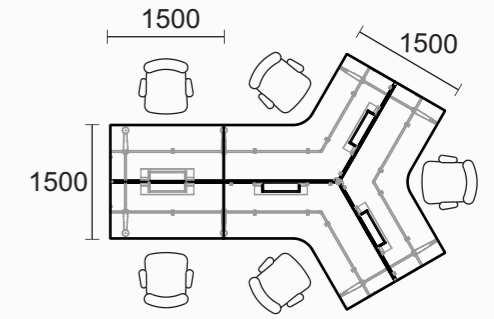

4 men linear

6 men linear

T-shape

4 men CROSS

2+3 men

3 men 120°

3+3 men 120°

executive table

### Linear (2 men, 4 men & 6 men)

L(length per worktop): 1000mm, 1200mm, 1400mm, 1500mm, 1600mm, 1800mm, 2000mm, 2100mm, 2400mm  
 W: 600mm, 700mm, 750mm, 800mm  
 H: 740mm