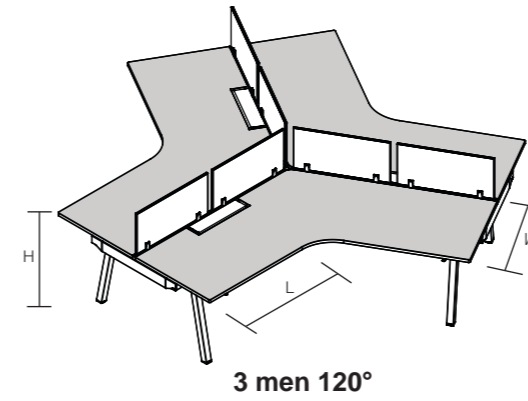

KLUG

Statement of line

120° workstation

L(length per worktop): 1000mm, 1200mm, 1400mm, 1500mm, 1600mm, 1800mm, 2000mm, 2100mm, 2400mm
W: 600mm, 700mm, 750mm, 800mm
H: 740mm