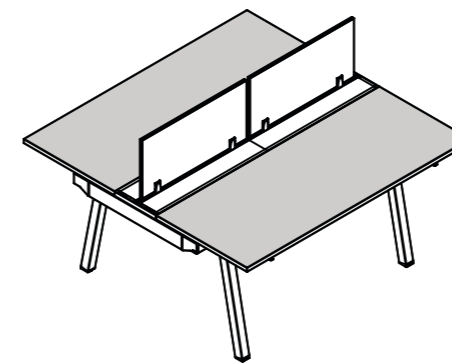

Cable Management

Full