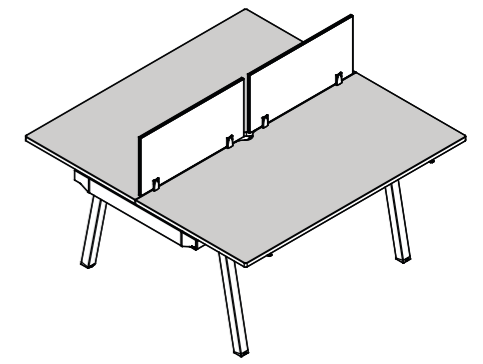

KLUG

Statement of line

Conference table

Worktop available in MFC, HPL, Veneer and Glass
Size: Variable Size

KLUG

Statement of line

Type of legs

Discussion table

Worktop available in MFC, HPL, Veneer and Glass
Size: Max L1200 X 2400

Cable Management

Simplex

Executive table

Worktop available in MFC, HPL, Veneer and Glass
Size: L2400 X W1200

Kleiber Interiors Pvt. Ltd.
No 367 & 368, Amarjyoti Layout, Inner Ring Road,
Bangalore - 560 071, India.

Bristol Furniture (S) Pte. Ltd.
466, River Valley Road, Singapore 248351.

Bristol Furniture (Thailand) Ltd.
598 Q.House Ploenjit Building,
18th Floor Unit 18A, 19A, Ploenchit Road,
Lumpini, Pathumwan,
Bangkok, Thailand 10330.

PT. Bristol Furniture Indonesia
Gedung Atrium Mulia, Suite 206,
Jl. H.R. Rasuna Said Kav. B10-11,
Setiabudi Jakarta -12950 Indonesia

Bristol-Norma Sdn Bhd
No.1-1-18, Lebuh Bukit Kecil 6,
Krystal Point Corporate Park,
11900 Bayan Lepas, Penang, Malaysia.

Bristol Technologies Sdn Bhd
Lot 5178 Balakong Jaya Light Industri
43300 Seri Kembangan, Selangor, Malaysia.
Tel: +603 8962 2182
Fax: +603 8962 6322
Email : export@bristol.com.my
Web: www.bristol.com.my
www.facebook.com/bristolfurniture