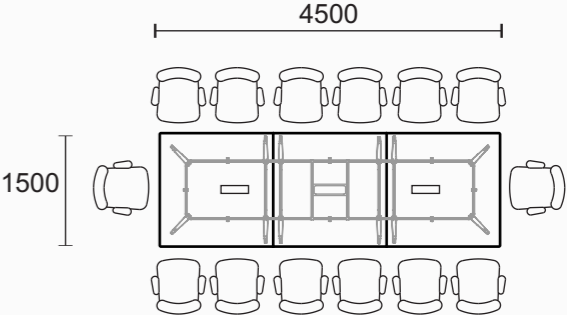

conference
glass