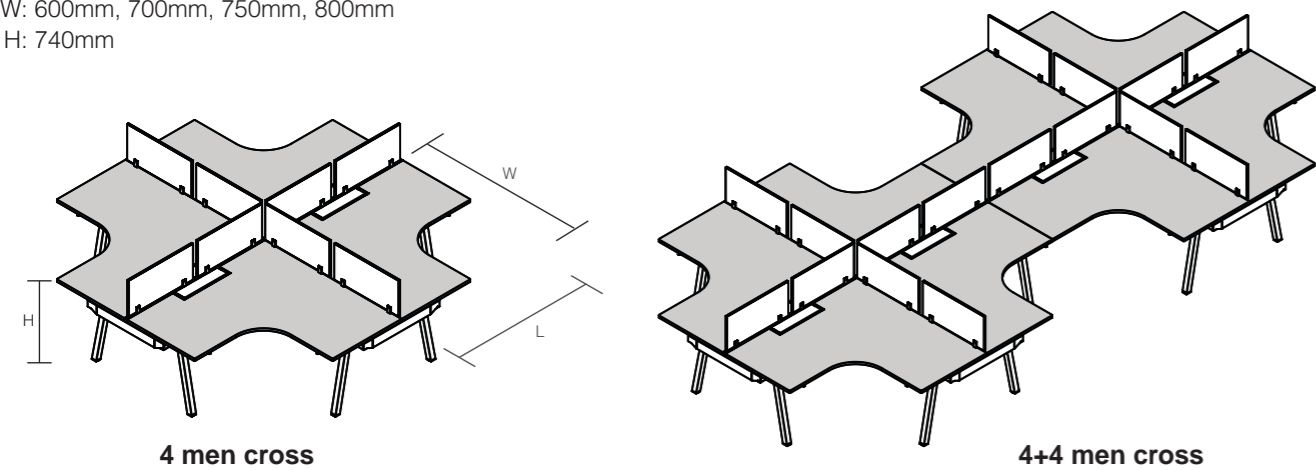

L-shape workstation

L(length per worktop): 1000mm, 1200mm, 1400mm, 1500mm, 1600mm, 1800mm, 2000mm, 2100mm, 2400mm
W: 600mm, 700mm, 750mm, 800mm
H: 740mm