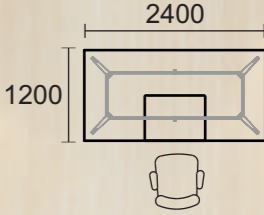

4 men linear

6 men linear

T-shape

4 men CROSS

2+3 men

3 men 120°

3+3 men 120°

executive table

### Linear (2 men, 4 men & 6 men)

L(length per worktop): 1000mm, 1200mm, 1400mm, 1500mm, 1600mm, 1800mm, 2000mm, 2100mm, 2400mm  
 W: 600mm, 700mm, 750mm, 800mm  
 H: 740mm

### L-shape workstation

L(length per worktop): 1000mm, 1200mm, 1400mm, 1500mm, 1600mm, 1800mm, 2000mm, 2100mm, 2400mm  
 W: 600mm, 700mm, 750mm, 800mm  
 H: 740mm

### T-shape & H-shape workstation

L(length per worktop): 1000mm, 1200mm, 1400mm, 1500mm, 1600mm, 1800mm, 2000mm, 2100mm, 2400mm  
 W: 600mm, 700mm, 750mm, 800mm  
 H: 740mm

T-shape

H-shape