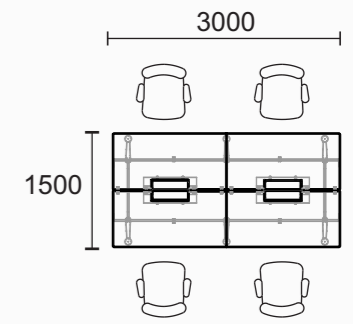

4 men linear

6 men linear

T-shape

4 men CROSS

2+3 men

3 men 120°

3+3 men 120°

executive table

### Linear (2 men, 4 men & 6 men)

L(length per worktop): 1000mm, 1200mm, 1400mm, 1500mm, 1600mm, 1800mm, 2000mm, 2100mm, 2400mm  
 W: 600mm, 700mm, 750mm, 800mm  
 H: 740mm