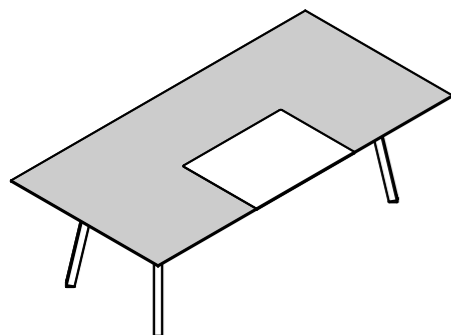

Executive table

Worktop available in MFC, HPL, Veneer and Glass
Size: L2400 X W1200

Kleiber Interiors Pvt. Ltd.
No 367 & 368, Amarjyoti Layout, Inner Ring Road,
Bangalore - 560 071, India.

Bristol Furniture (S) Pte. Ltd.
466, River Valley Road, Singapore 248351.

Bristol Furniture (Thailand) Ltd.
598 Q.House Ploenjit Building,
18th Floor Unit 18A, 19A, Ploenchit Road,
Lumpini, Pathumwan,
Bangkok, Thailand 10330.

PT. Bristol Furniture Indonesia
Gedung Atrium Mulia, Suite 206,
Jl. H.R. Rasuna Said Kav. B10-11,
Setiabudi Jakarta -12950 Indonesia

Bristol-Norma Sdn Bhd
No.1-1-18, Lebuh Bukit Kecil 6,
Krystal Point Corporate Park,
11900 Bayan Lepas, Penang, Malaysia.

Bristol Technologies Sdn Bhd
Lot 5178 Balakong Jaya Light Industri
43300 Seri Kembangan, Selangor, Malaysia.
Tel: +603 8962 2182
Fax: +603 8962 6322
Email : export@bristol.com.my
Web: www.bristol.com.my
www.facebook.com/bristolfurniture