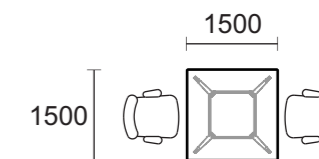

discussion
glass