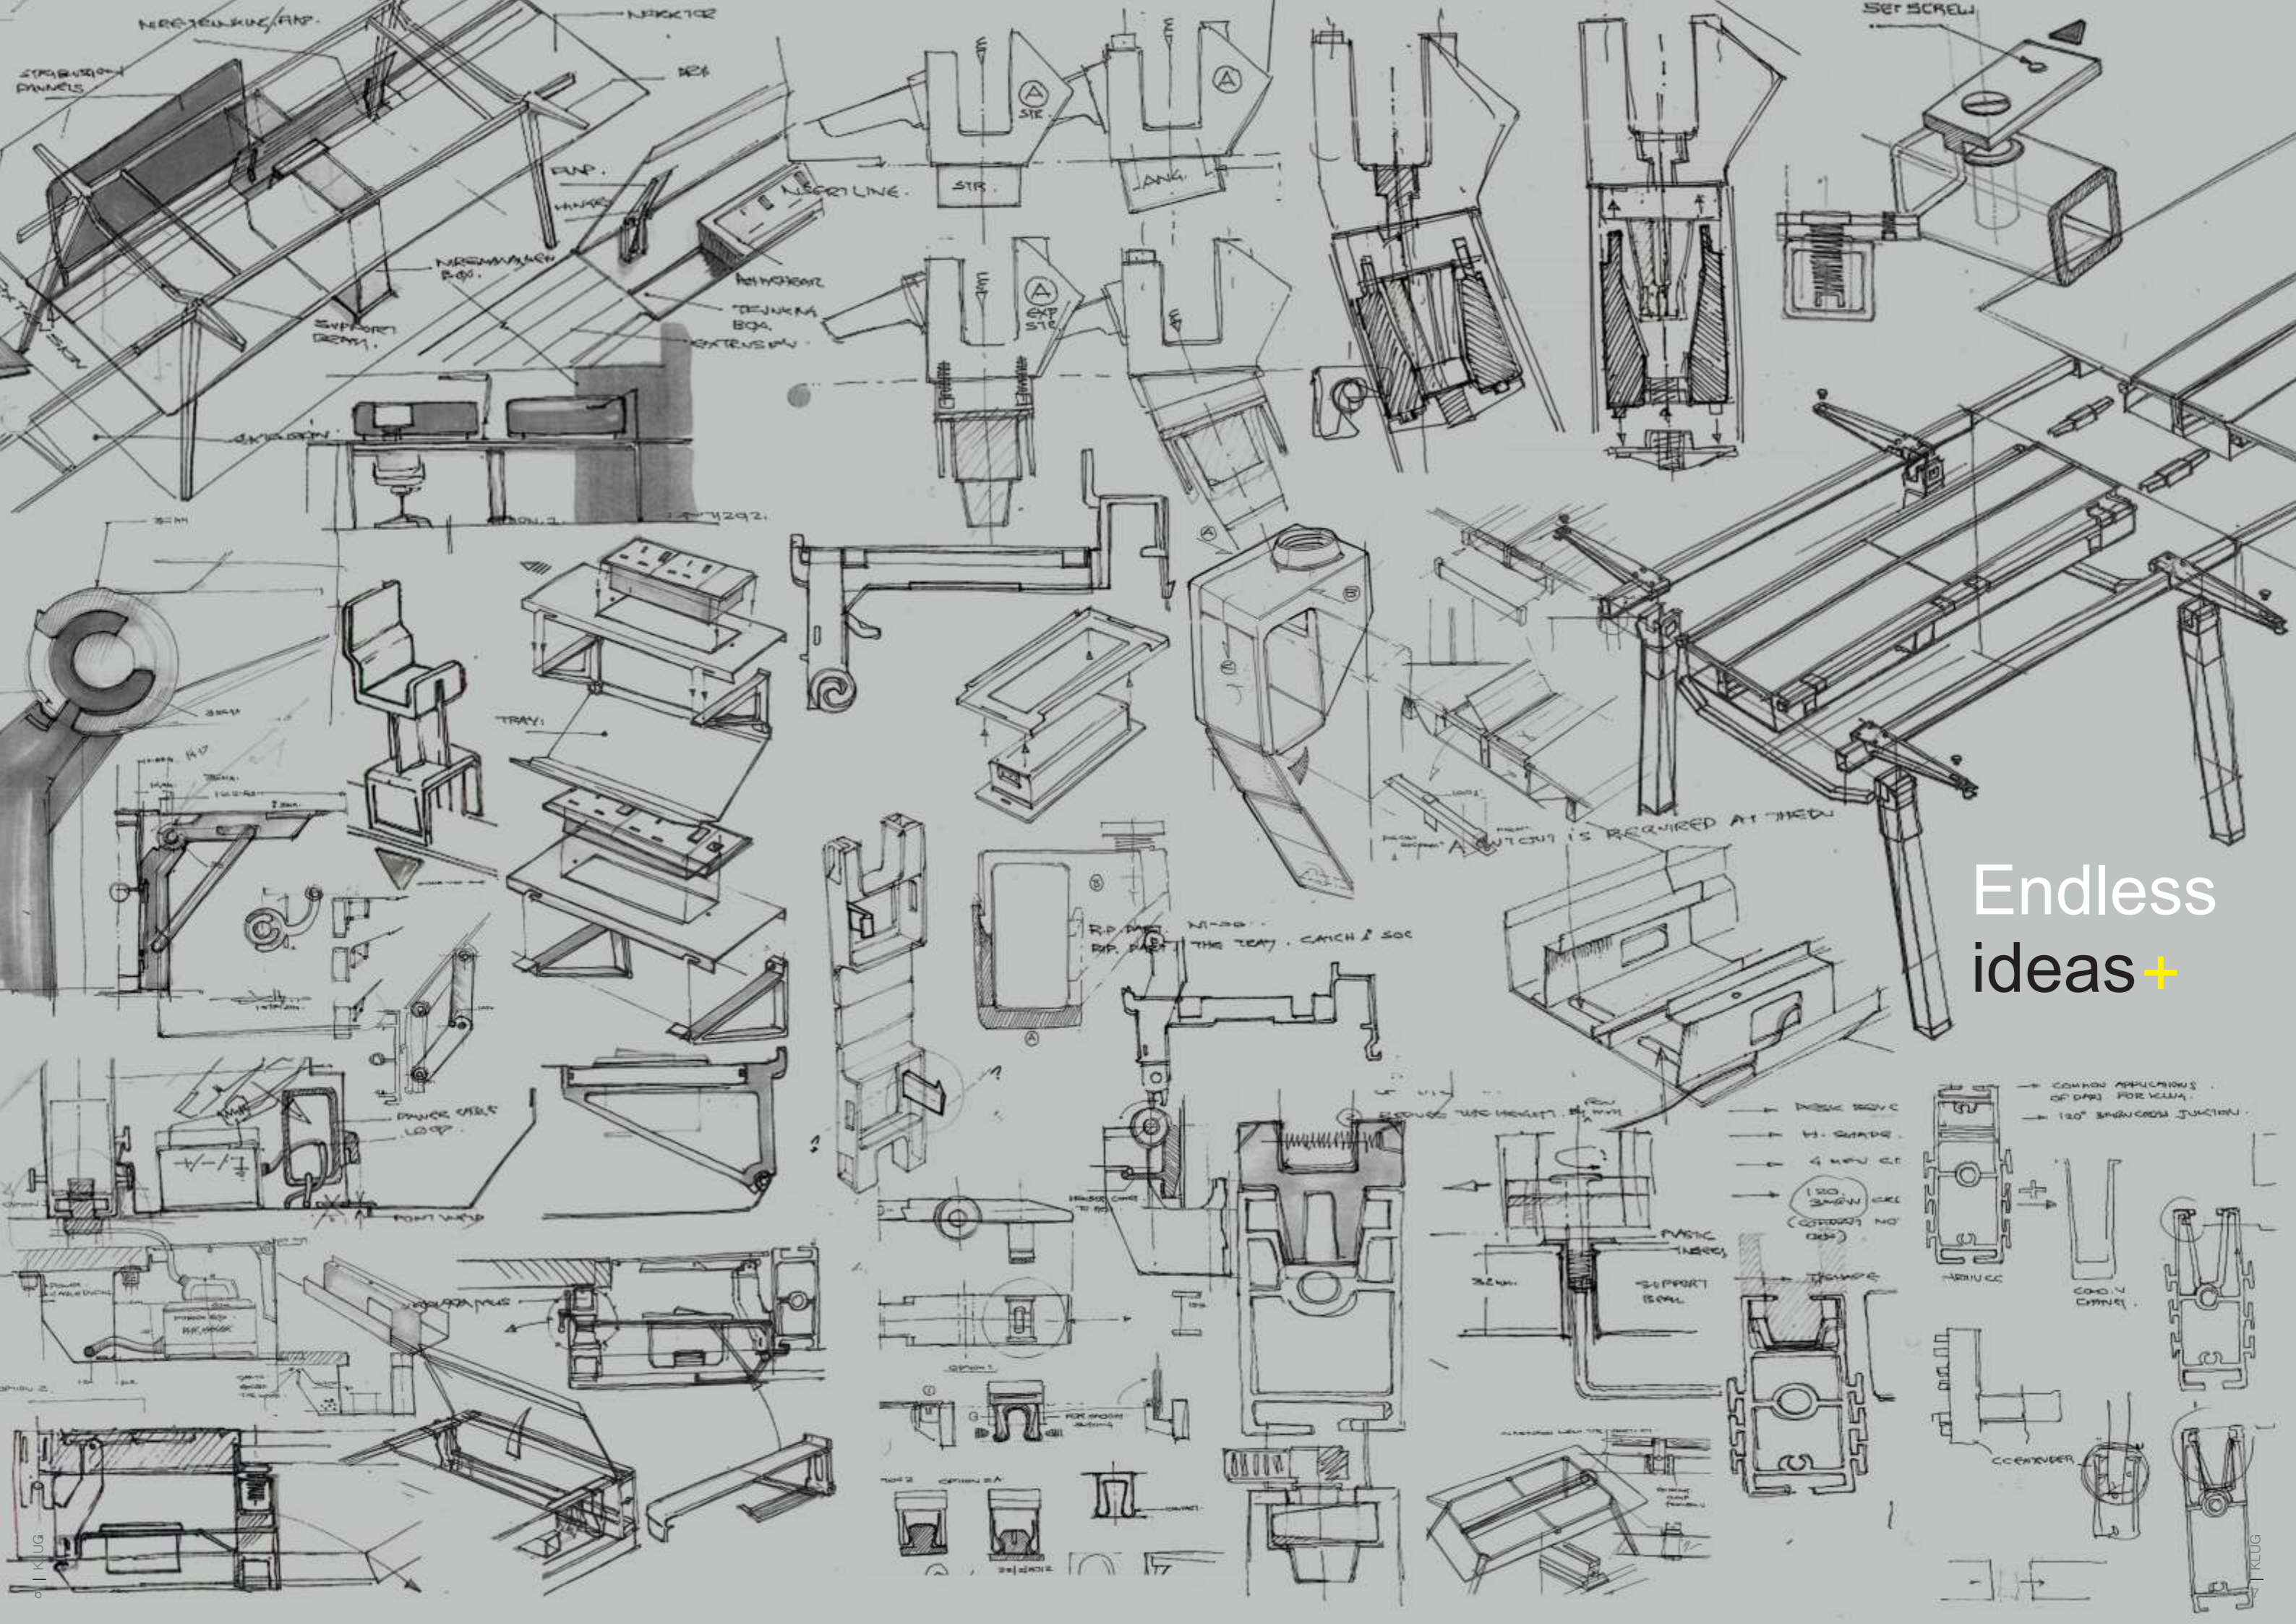

Endless
ideas+