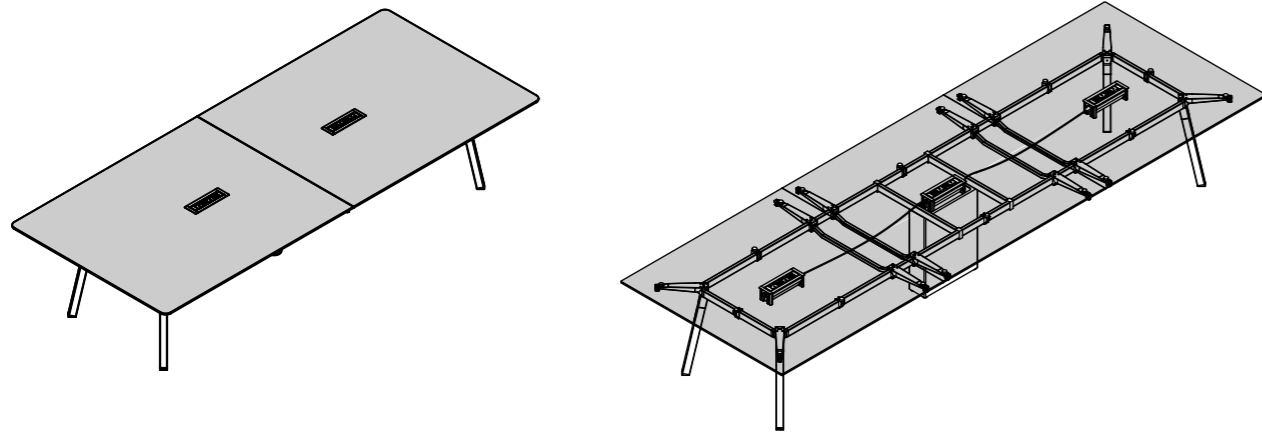

KLUG

Statement of line

Conference table

Worktop available in MFC, HPL, Veneer and Glass
Size: Variable Size