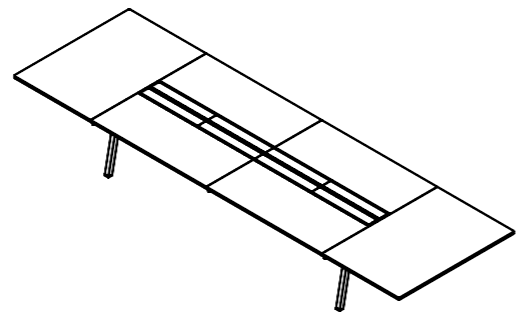

Klug.  
Product transformation.

Klug.  
Modular power access

This system offer a flexible wire management solution, ranging for from full span wire trunking across the workstation to segmented type trunking box. The power and data can be easily accessed throughout the span of the wire trunking by just opening the trunking flap.