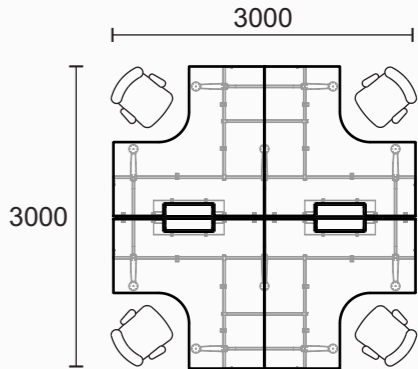

4 men linear

6 men linear

T-shape

4 men CROSS

2+3 men

3 men 120°

3+3 men 120°

executive table

### Linear (2 men, 4 men & 6 men)

L(length per worktop): 1000mm, 1200mm, 1400mm, 1500mm, 1600mm, 1800mm, 2000mm, 2100mm, 2400mm  
 W: 600mm, 700mm, 750mm, 800mm  
 H: 740mm