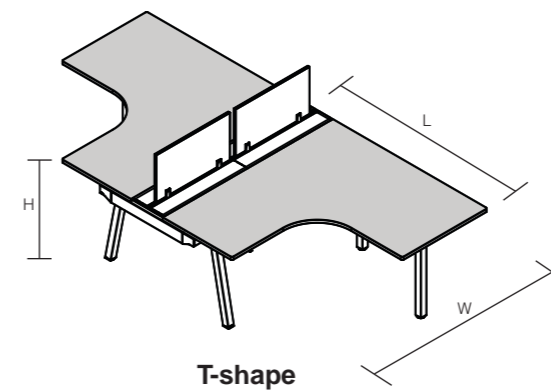

### 120° workstation

L(length per worktop): 1000mm, 1200mm, 1400mm, 1500mm, 1600mm, 1800mm, 2000mm, 2100mm, 2400mm  
 W: 600mm, 700mm, 750mm, 800mm  
 H: 740mm

3 men 120°

3 + 3 men 120°

2 + 3 men

### T-shape & H-shape workstation

L(length per worktop): 1000mm, 1200mm, 1400mm, 1500mm, 1600mm, 1800mm, 2000mm, 2100mm, 2400mm  
 W: 600mm, 700mm, 750mm, 800mm  
 H: 740mm

T-shape

H-shape