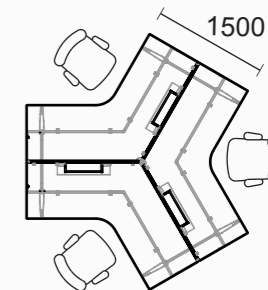

4 men linear

6 men linear

T-shape

4 men CROSS

2+3 men

3 men 120°

3+3 men 120°

executive table

### Linear (2 men, 4 men & 6 men)

L(length per worktop): 1000mm, 1200mm, 1400mm, 1500mm, 1600mm, 1800mm, 2000mm, 2100mm, 2400mm  
 W: 600mm, 700mm, 750mm, 800mm  
 H: 740mm