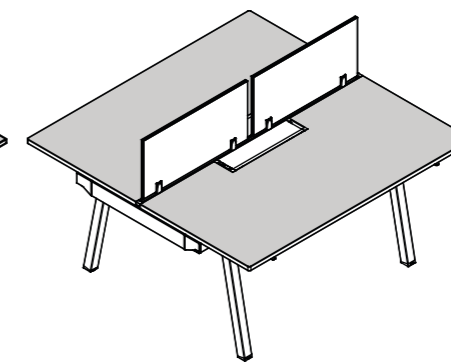

KLUG

Statement of line

Conference table

Worktop available in MFC, HPL, Veneer and Glass
Size: Variable Size

KLUG

Statement of line

Type of legs

Discussion table

Worktop available in MFC, HPL, Veneer and Glass
Size: Max L1200 X 2400

Cable Management

Section

Executive table

Worktop available in MFC, HPL, Veneer and Glass
Size: L2400 X W1200

Kleiber Interiors Pvt. Ltd.
No 367 & 368, Amarjyoti Layout, Inner Ring Road,
Bangalore - 560 071, India.

Bristol Furniture (S) Pte. Ltd.
466, River Valley Road, Singapore 248351.

Bristol Furniture (Thailand) Ltd.
598 Q.House Ploenjit Building,
18th Floor Unit 18A, 19A, Ploenchit Road,
Lumpini, Pathumwan,
Bangkok, Thailand 10330.

PT. Bristol Furniture Indonesia
Gedung Atrium Mulia, Suite 206,
Jl. H.R. Rasuna Said Kav. B10-11,
Setiabudi Jakarta -12950 Indonesia

Bristol-Norma Sdn Bhd
No.1-1-18, Lebuh Bukit Kecil 6,
Krystal Point Corporate Park,
11900 Bayan Lepas, Penang, Malaysia.

Bristol Technologies Sdn Bhd
Lot 5178 Balakong Jaya Light Industri
43300 Seri Kembangan, Selangor, Malaysia.
Tel: +603 8962 2182
Fax: +603 8962 6322
Email : export@bristol.com.my
Web: www.bristol.com.my
www.facebook.com/bristolfurniture