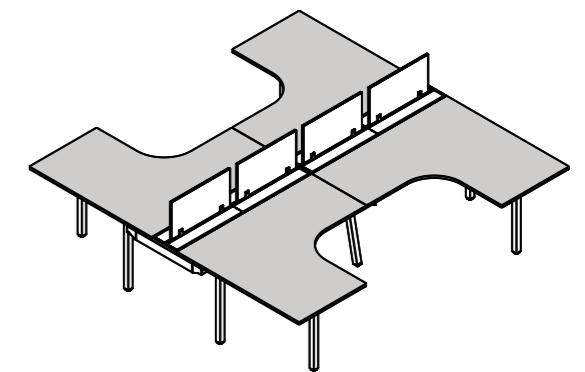

### 120° workstation

L(length per worktop): 1000mm, 1200mm, 1400mm, 1500mm, 1600mm, 1800mm, 2000mm, 2100mm, 2400mm  
 W: 600mm, 700mm, 750mm, 800mm  
 H: 740mm

3 men 120°

3 + 3 men 120°

2 + 3 men

### T-shape & H-shape workstation

L(length per worktop): 1000mm, 1200mm, 1400mm, 1500mm, 1600mm, 1800mm, 2000mm, 2100mm, 2400mm  
 W: 600mm, 700mm, 750mm, 800mm  
 H: 740mm

T-shape

H-shape