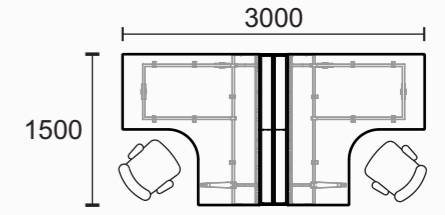

4 men linear

6 men linear

T-shape

4 men CROSS

2+3 men

3 men 120°

3+3 men 120°

executive table

### Linear (2 men, 4 men & 6 men)

L(length per worktop): 1000mm, 1200mm, 1400mm, 1500mm, 1600mm, 1800mm, 2000mm, 2100mm, 2400mm  
 W: 600mm, 700mm, 750mm, 800mm  
 H: 740mm