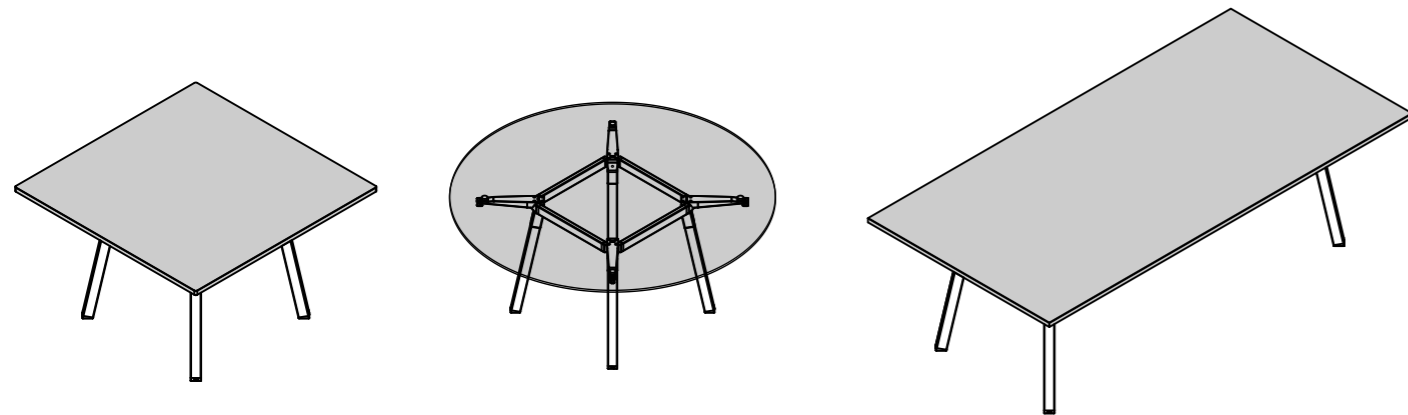

Discussion table

Worktop available in MFC, HPL, Veneer and Glass
Size: Max L1200 X 2400