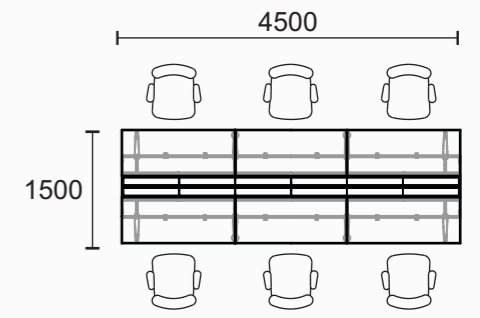

4 men linear

6 men linear

T-shape

4 men CROSS

2+3 men

3 men 120°

3+3 men 120°

executive table

### Linear (2 men, 4 men & 6 men)

L(length per worktop): 1000mm, 1200mm, 1400mm, 1500mm, 1600mm, 1800mm, 2000mm, 2100mm, 2400mm  
 W: 600mm, 700mm, 750mm, 800mm  
 H: 740mm