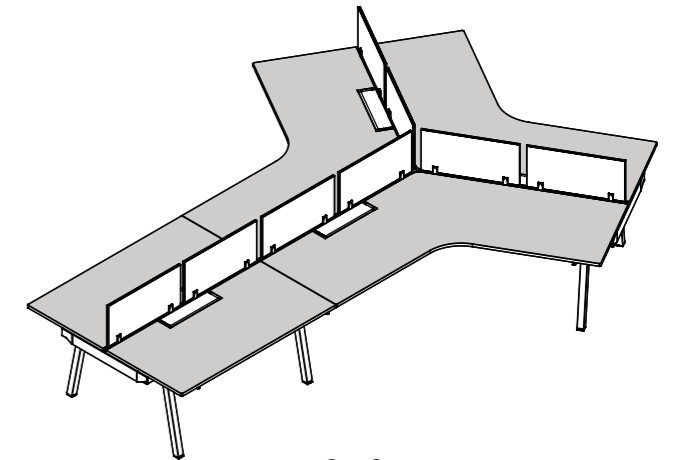

### 120° workstation

L(length per worktop): 1000mm, 1200mm, 1400mm, 1500mm, 1600mm, 1800mm, 2000mm, 2100mm, 2400mm  
 W: 600mm, 700mm, 750mm, 800mm  
 H: 740mm

3 men 120°

3 + 3 men 120°

2 + 3 men

### T-shape & H-shape workstation

L(length per worktop): 1000mm, 1200mm, 1400mm, 1500mm, 1600mm, 1800mm, 2000mm, 2100mm, 2400mm  
 W: 600mm, 700mm, 750mm, 800mm  
 H: 740mm

T-shape

H-shape