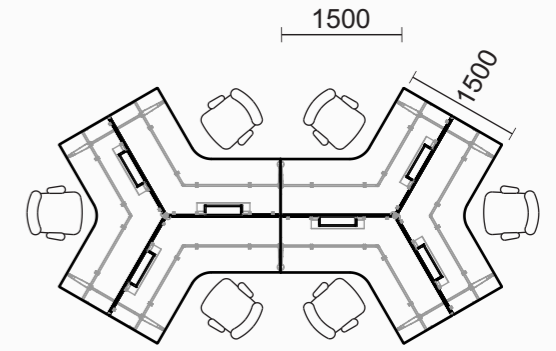

4 men linear

6 men linear

T-shape

4 men CROSS

2+3 men

3 men 120°

3+3 men 120°

executive table

### Linear (2 men, 4 men & 6 men)

L(length per worktop): 1000mm, 1200mm, 1400mm, 1500mm, 1600mm, 1800mm, 2000mm, 2100mm, 2400mm  
 W: 600mm, 700mm, 750mm, 800mm  
 H: 740mm