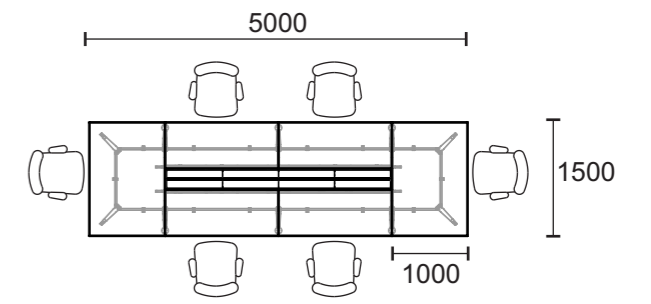

Klug. Clever.

When the working environment becomes more complex, the need for simplicity increases. Simplicity of design and simplicity of handling are key aspects of a users' behavior.

The principle of Klug is both simple and clever: creating something that is both functional and beautiful yet it is able to provide a clear and harmonious working environment.