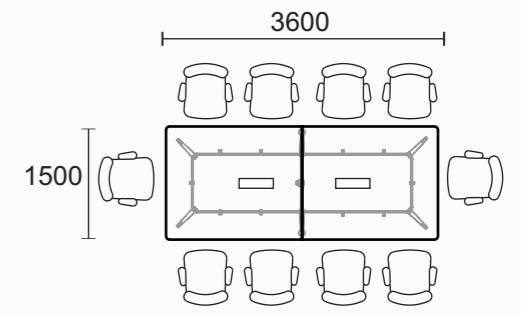

conference
veneer or HPL