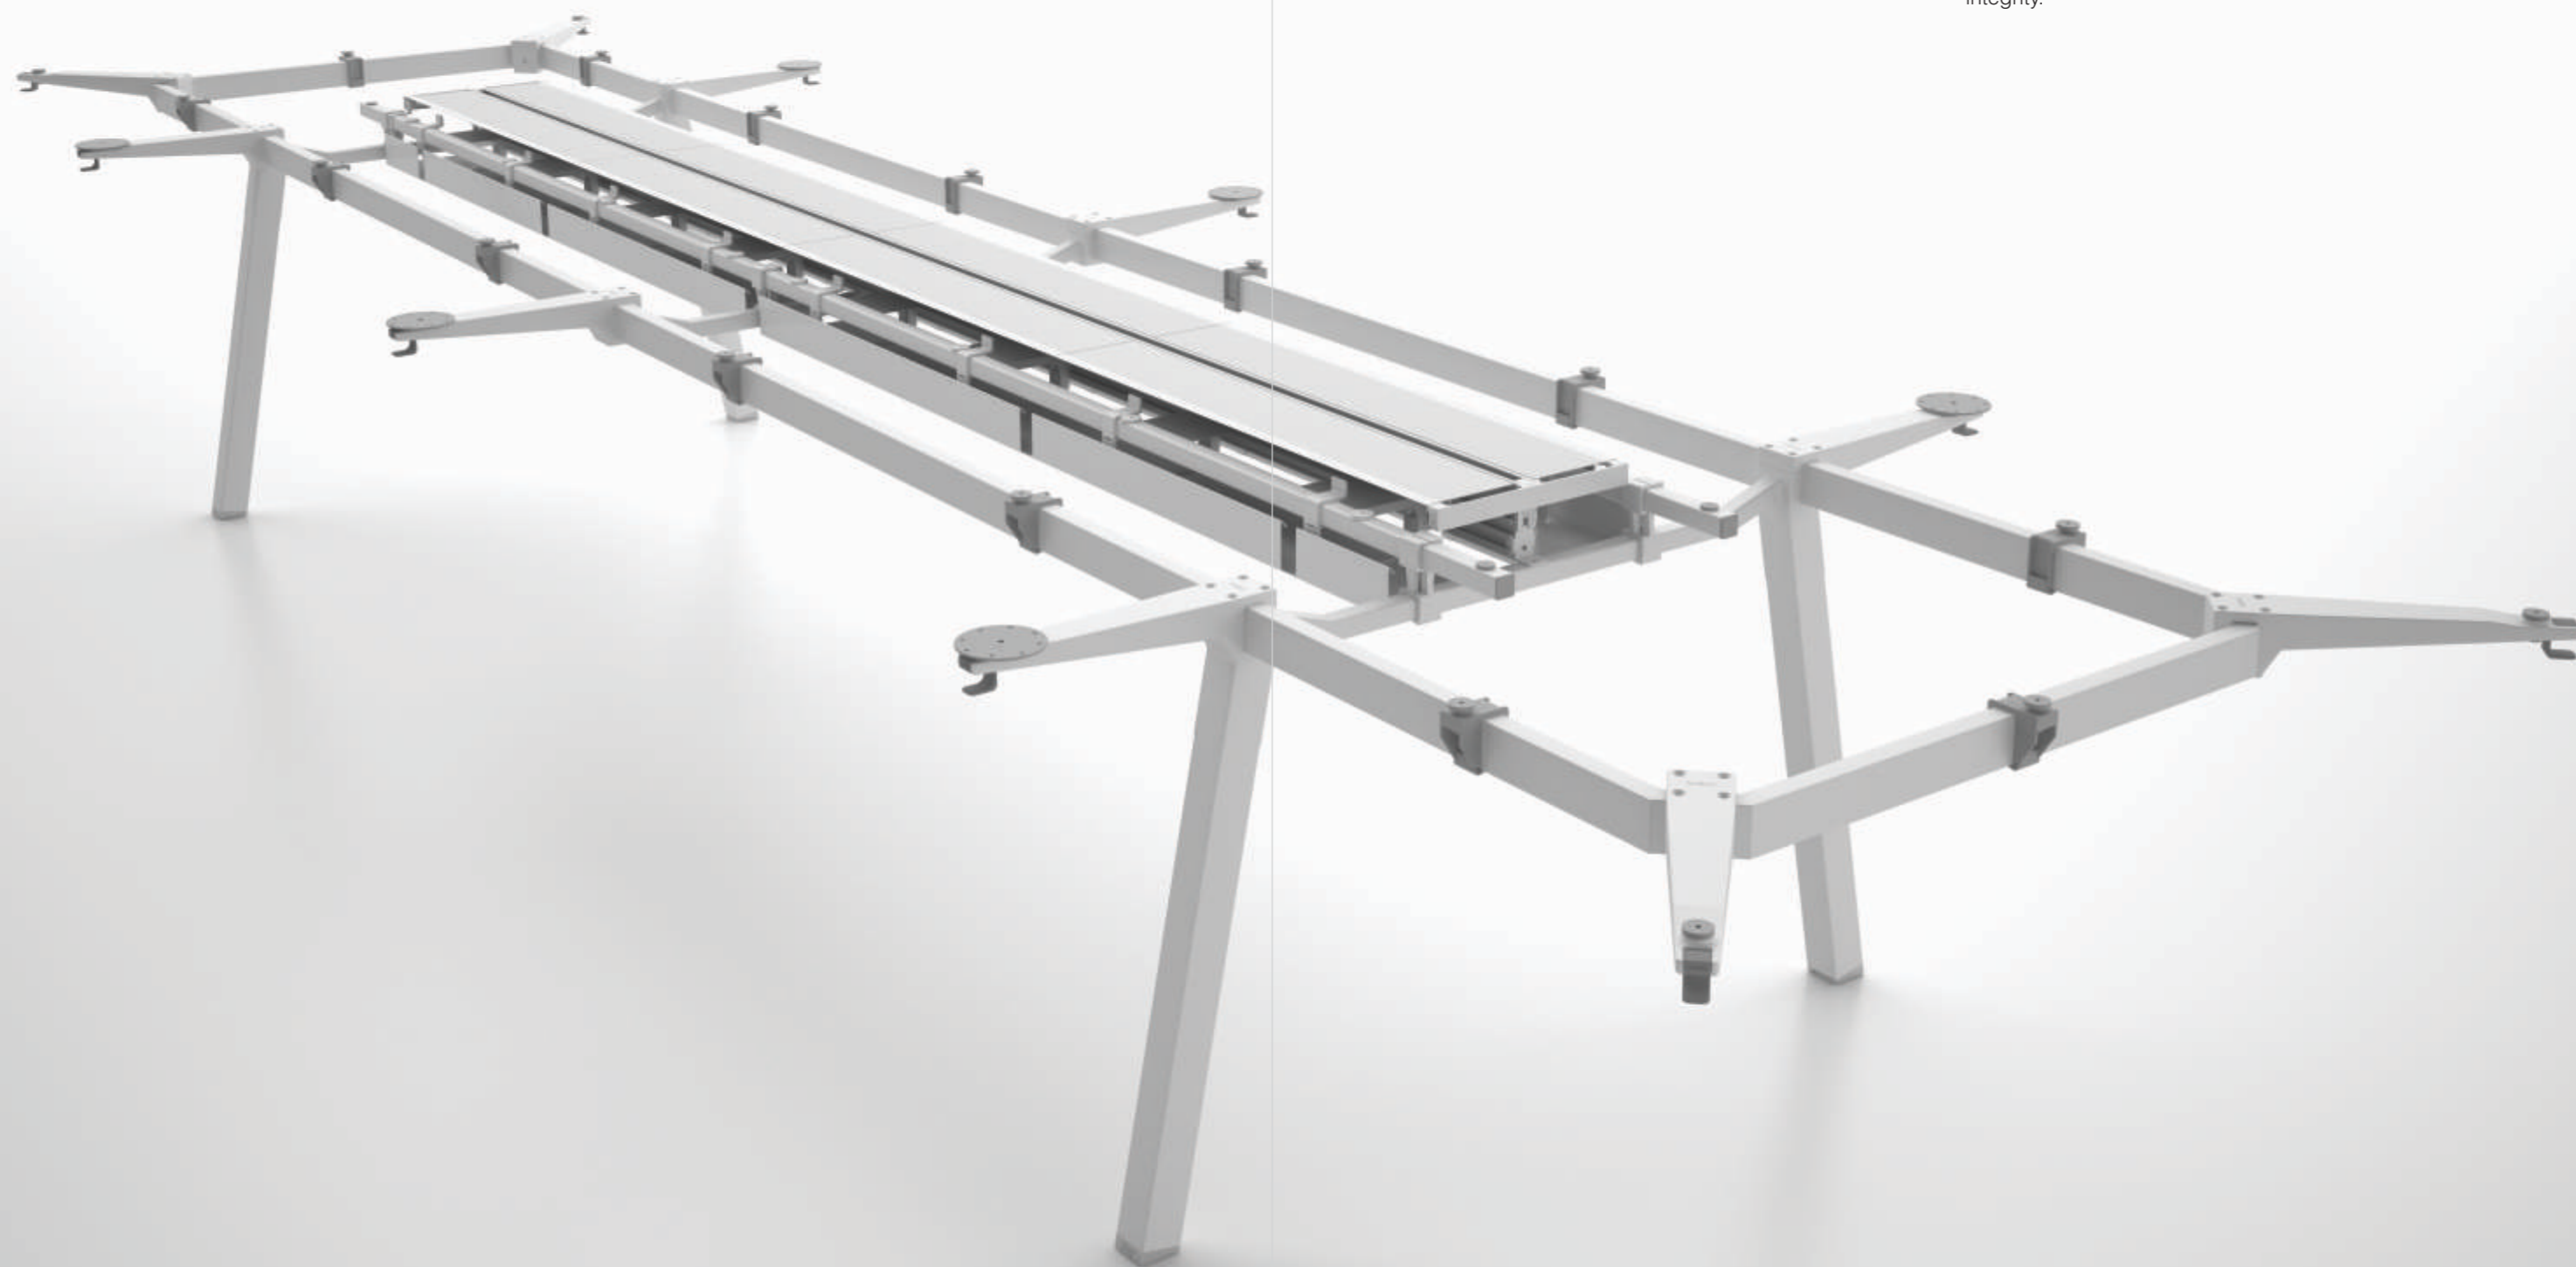

## Klug. Base structure.

Klug is designed in a manner that its structure can be reconfigured at any point of time effortlessly.

We wanted to create a system that is not only functional and elegant, but delivers unquestionable structural strength and integrity.

Klug.  
Product transformation.

Klug.  
Modular power access

This system offer a flexible wire management solution, ranging for from full span wire trunking across the workstation to segmented type trunking box. The power and data can be easily accessed throughout the span of the wire trunking by just opening the trunking flap.

### Type of legs

Angle Leg

Straight Leg

Adjustable Leg  
(Height adjustment 180mm)