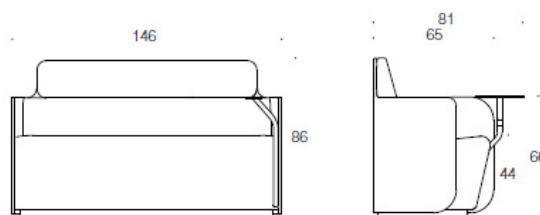

PODSOFA

DESIGN o4i Design Studio

Product code number:

2982L (L/R/S) = fully upholstered sofa,
low backrest

LL = asymmetrical screen; from front the
left side of the screen is longer

RL = asymmetrical screen; from front the
right side of the screen is longer

SL = symmetrical screen; long screen on
both sides

P = optional lap top table

Accessories: Electricity outlet, table painted
metal (white).

Material description:

Seat upholstered, base black.
Screen fully upholstered.