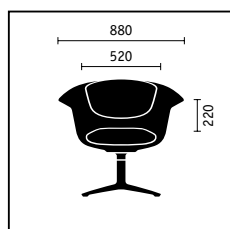

The essence of concentration and inspiration.

Escape the routine office atmosphere and retreat to a spot that inspires you, where you can develop new ideas and concentrate on your work. sweetspot offers the ideal conditions, with its inviting look and excellent ergonomics providing

great comfort in a lounge seating style. At the same time, the relaxed, slightly upright sitting posture aids creative processes and concentrated working – even for extended periods.

Intelligent ergonomics. The angle of the seat and backrest is pitched so that the user is not only relaxed while sitting, but can also concentrate on work.

As comfy as a sofa. With its welcoming, open shape, the one-piece shell is fully upholstered.

Pleasant seat height. At 430 mm, the sweetspot seat is higher than conventional lounge furniture, which is why it is so comfortable for working.

A relaxed approach to work. Outscrolled armrest wings facilitate changes of sitting position and make it easier to work for extended periods.

Genuine comfort. 11 cm deep, the seat foam is extremely comfortable, even when sitting for extended periods.

Softly cushioned. The gas lift mechanism compresses approx. 20 mm and ensures immense comfort from the second the user sits down.

Elegant through and through. The slim lines of the four-star base enhance the high-quality look.