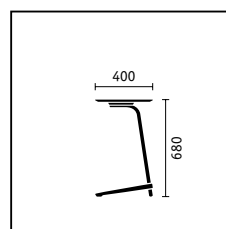

The essence of concentration and inspiration.

Escape the routine office atmosphere and retreat to a spot that inspires you, where you can develop new ideas and concentrate on your work. sweetspot offers the ideal conditions, with its inviting look and excellent ergonomics providing

great comfort in a lounge seating style. At the same time, the relaxed, slightly upright sitting posture aids creative processes and concentrated working – even for extended periods.

Intelligent ergonomics. The angle of the seat and backrest is pitched so that the user is not only relaxed while sitting, but can also concentrate on work.

As comfy as a sofa. With its welcoming, open shape, the one-piece shell is fully upholstered.

Pleasant seat height. At 430 mm, the sweetspot seat is higher than conventional lounge furniture, which is why it is so comfortable for working.

A relaxed approach to work. Outscrolled armrest wings facilitate changes of sitting position and make it easier to work for extended periods.

Genuine comfort. 11 cm deep, the seat foam is extremely comfortable, even when sitting for extended periods.

Softly cushioned. The gas lift mechanism compresses approx. 20 mm and ensures immense comfort from the second the user sits down.

Elegant through and through. The slim lines of the four-star base enhance the high-quality look.