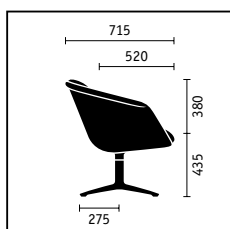

The essence of concentration and inspiration.

Escape the routine office atmosphere and retreat to a spot that inspires you, where you can develop new ideas and concentrate on your work. sweetspot offers the ideal conditions, with its inviting look and excellent ergonomics providing

great comfort in a lounge seating style. At the same time, the relaxed, slightly upright sitting posture aids creative processes and concentrated working – even for extended periods.

Intelligent ergonomics. The angle of the seat and backrest is pitched so that the user is not only relaxed while sitting, but can also concentrate on work.

As comfy as a sofa. With its welcoming, open shape, the one-piece shell is fully upholstered.

Pleasant seat height. At 430 mm, the sweetspot seat is higher than conventional lounge furniture, which is why it is so comfortable for working.

A relaxed approach to work. Outscrolled armrest wings facilitate changes of sitting position and make it easier to work for extended periods.

Genuine comfort. 11 cm deep, the seat foam is extremely comfortable, even when sitting for extended periods.

Softly cushioned. The gas lift mechanism compresses approx. 20 mm and ensures immense comfort from the second the user sits down.

Elegant through and through. The slim lines of the four-star base enhance the high-quality look.