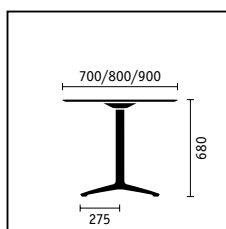

The essence of concentration and inspiration.

Escape the routine office atmosphere and retreat to a spot that inspires you, where you can develop new ideas and concentrate on your work. sweetspot offers the ideal conditions, with its inviting look and excellent ergonomics providing

great comfort in a lounge seating style. At the same time, the relaxed, slightly upright sitting posture aids creative processes and concentrated working – even for extended periods.

Intelligent ergonomics. The angle of the seat and backrest is pitched so that the user is not only relaxed while sitting, but can also concentrate on work.

As comfy as a sofa. With its welcoming, open shape, the one-piece shell is fully upholstered.

Pleasant seat height. At 430 mm, the sweetspot seat is higher than conventional lounge furniture, which is why it is so comfortable for working.

A relaxed approach to work. Outscrolled armrest wings facilitate changes of sitting position and make it easier to work for extended periods.

Genuine comfort. 11 cm deep, the seat foam is extremely comfortable, even when sitting for extended periods.

Softly cushioned. The gas lift mechanism compresses approx. 20 mm and ensures immense comfort from the second the user sits down.

Elegant through and through. The slim lines of the four-star base enhance the high-quality look.